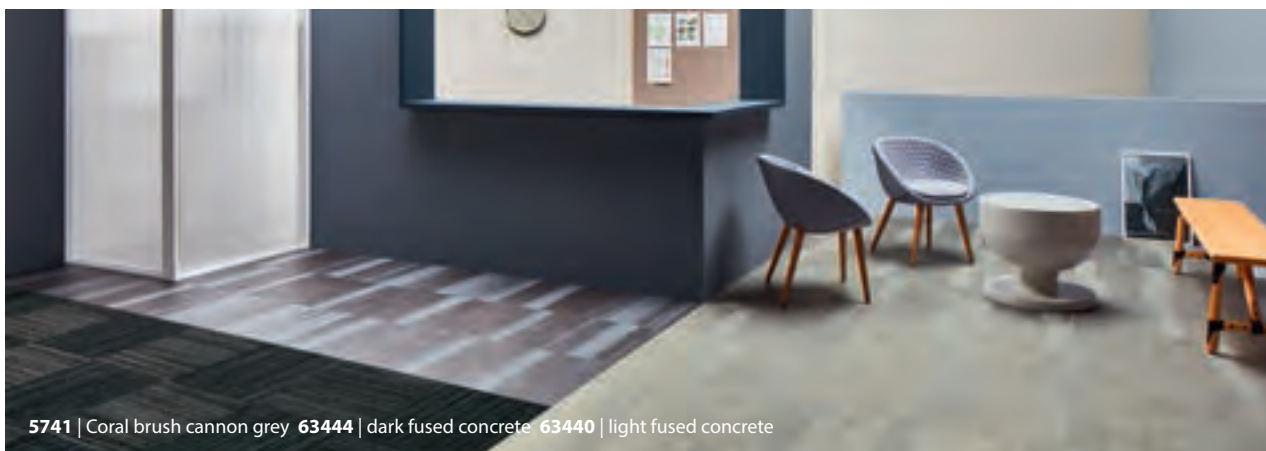

63400 | light ash 63404 | smoked ash 133005 | linen 133001 | Flotex box cross amber

3407 | Tessera april shower 60300 | central oak 145009 | Flotex lava trident

5741 | Coral brush cannon grey 63444 | dark fused concrete 63440 | light fused concrete