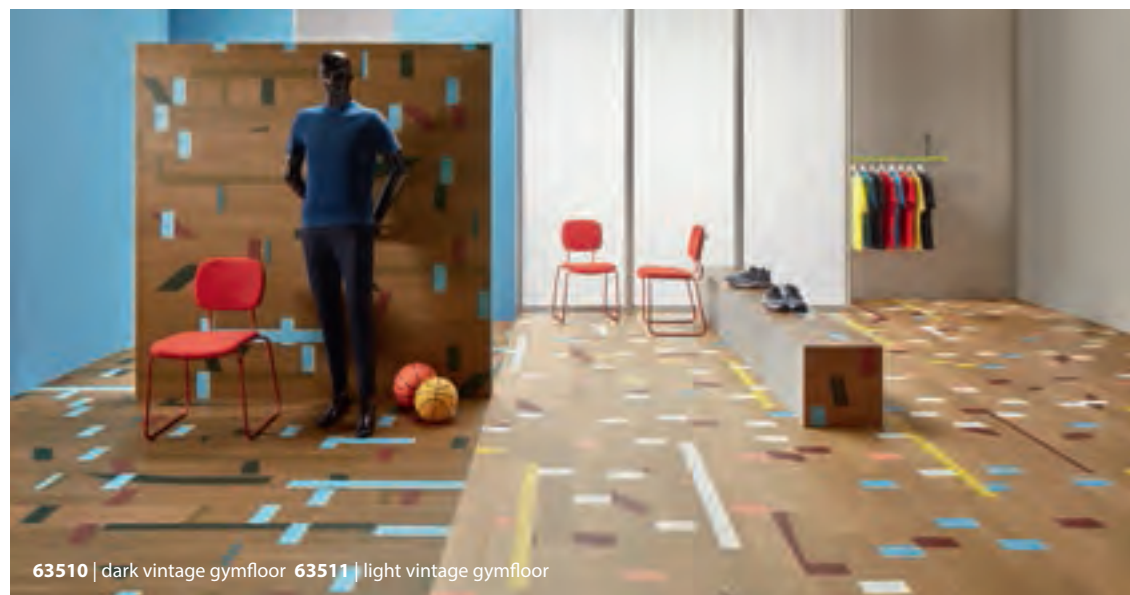

63492 | blue terrazzo
63427 | light cement 63414 | classic timber

63428 | iron cement 60300 | central oak

60353 | classic autumn oak 62534 | mist texture

SEGMENT OBCHODY

63510 | dark vintage gymfloor 63511 | light vintage gymfloor