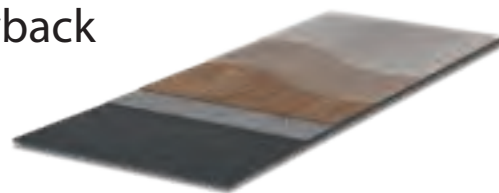

allura dryback

celoplošné lepení