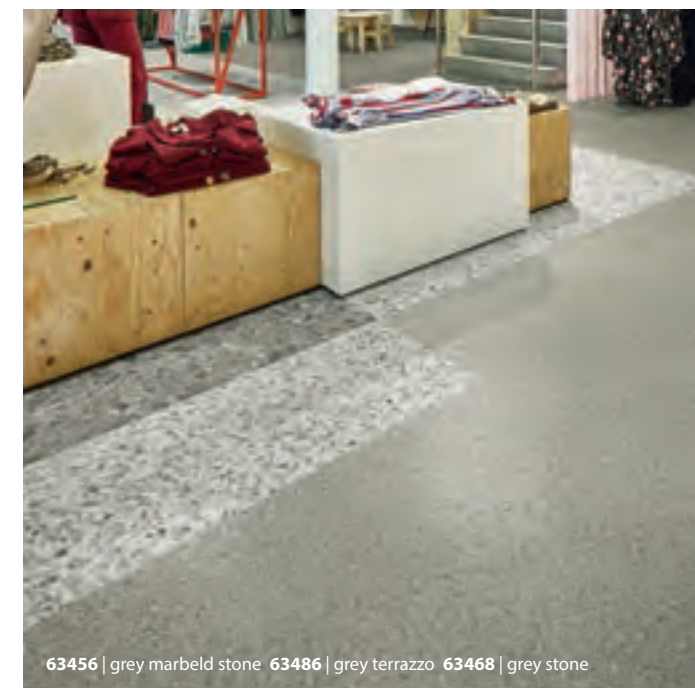

allura ease

pokládka na volno

63468 | grey stone

63486 | grey terrazzo 63456 | grey marbled stone 63686 | grey stone

63456 | grey marbled stone 63486 | grey terrazzo 63468 | grey stone

60064 | whitewash elegant oak